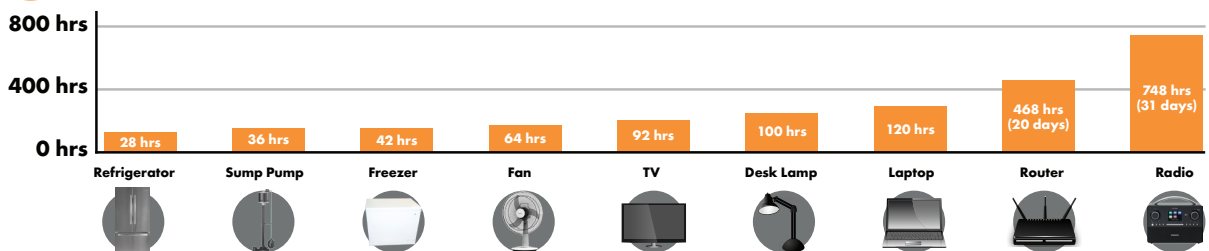

SYSTEM RUN-TIME*

For distribution within the United States, contact 1stChoice-EPA/SSL/LED 713-867-8909

Email: we-r-led@hotmail.com
www.LEDviaHILL.net