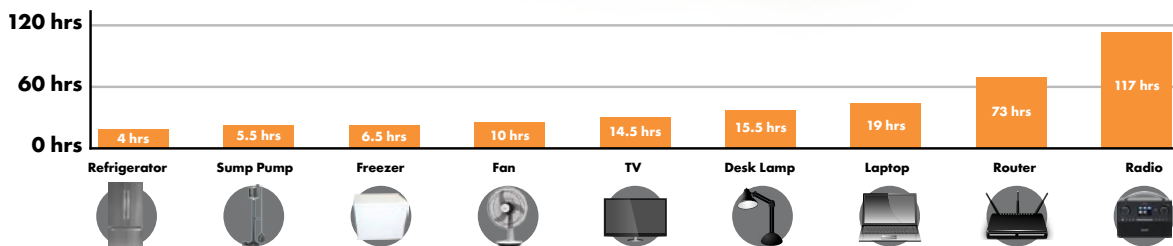

SYSTEM RUN-TIME*

For distribution within the United States, contact 1stChoice-EPA/SSL/LED 713-867-8909

Email: we-r-led@hotmail.com
www.LEDviaHILL.net